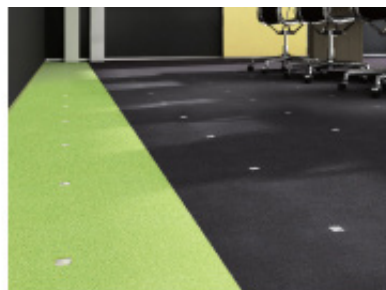

Nolan.UDA

Contract & Commercial Division

Introducing the best kept secret in flooring:

TOLI

GX 9800 NEWCHROMA

GX 300 SURIMI

GX 200 Katto Metal

GA 8700 Caribbean