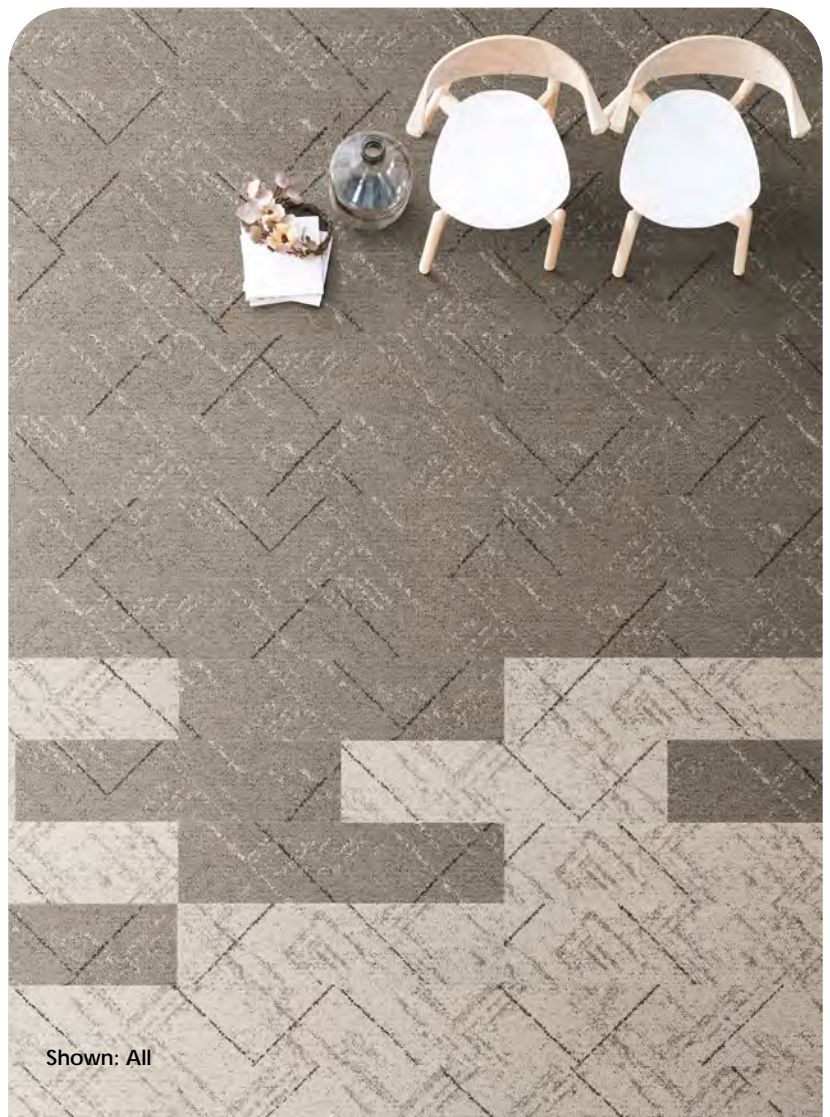

MOROCA LINE

G X 4 5 5 0

YARN	Solution Dyed Nylon
FINISH	Textured Loop Pile
PILE WEIGHT	870gsm (25.7oz)
TILE DIMENSION	1000mm x 250mm
TOTAL THICKNESS	9.3mm

PERFORMANCE

INSTALLATION

Shown: All