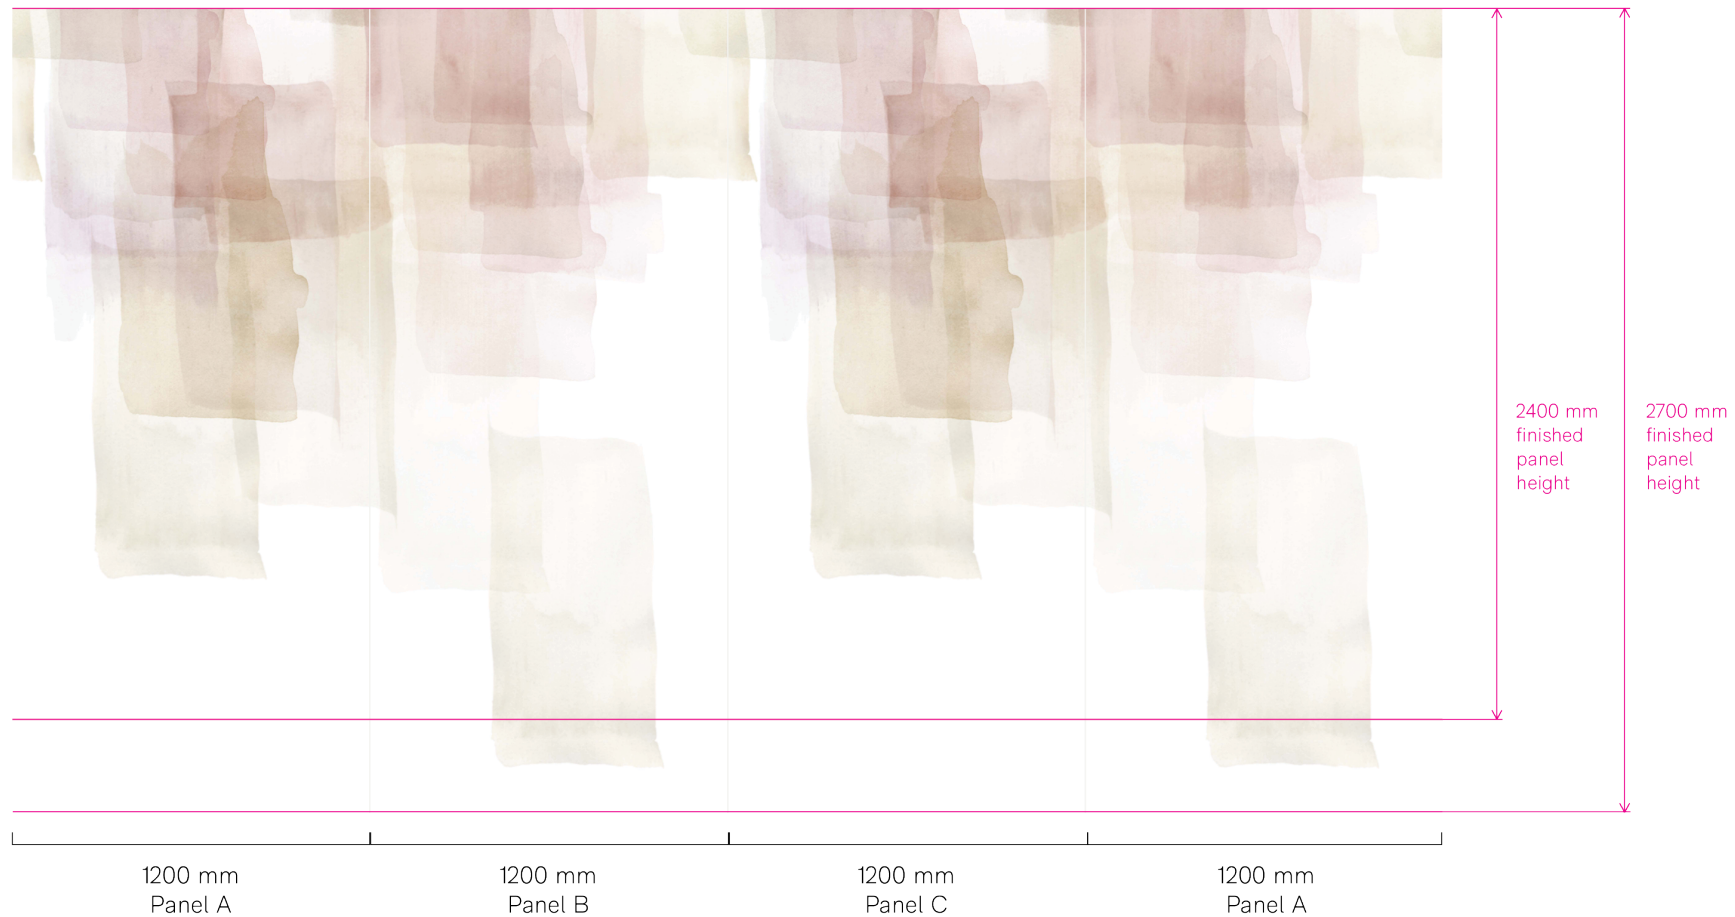

**Design:**  
Lakeside  
**Colour:**  
Daydream

**AB panel repeat**

**Standard lengths:**  
2400 mm  
or 2700 mm

Custom lengths  
available.

**Design:**  
Modulations  
**Colour:**  
Shadow

**A + B panels,  
non-matched**

**Standard lengths:**  
2400 mm  
or 2700 mm

Custom lengths  
available.

**Design:** Nebula  
**Colour:** Mist

**A,B,C,D,E,F,+  
panel repeat**

**Standard lengths:**  
2400 mm  
or 2700 mm

Custom lengths  
available.

**Design:**  
Sediment  
**Colour:**  
Forest

**ABC panel  
repeat**

**Standard lengths:**  
2400 mm  
or 2700 mm

Custom lengths  
available.

**Design:**

Veil

**Colour:**

Rose

**AB panel repeat**

**Standard lengths:**

2400 mm  
or 2700 mm

Custom lengths  
available.

**Design:**  
Vine  
**Colour:**  
Charcoal

**ABC panel  
repeat**

**Standard lengths:**  
2400 mm  
or 2700 mm

Custom lengths  
available.