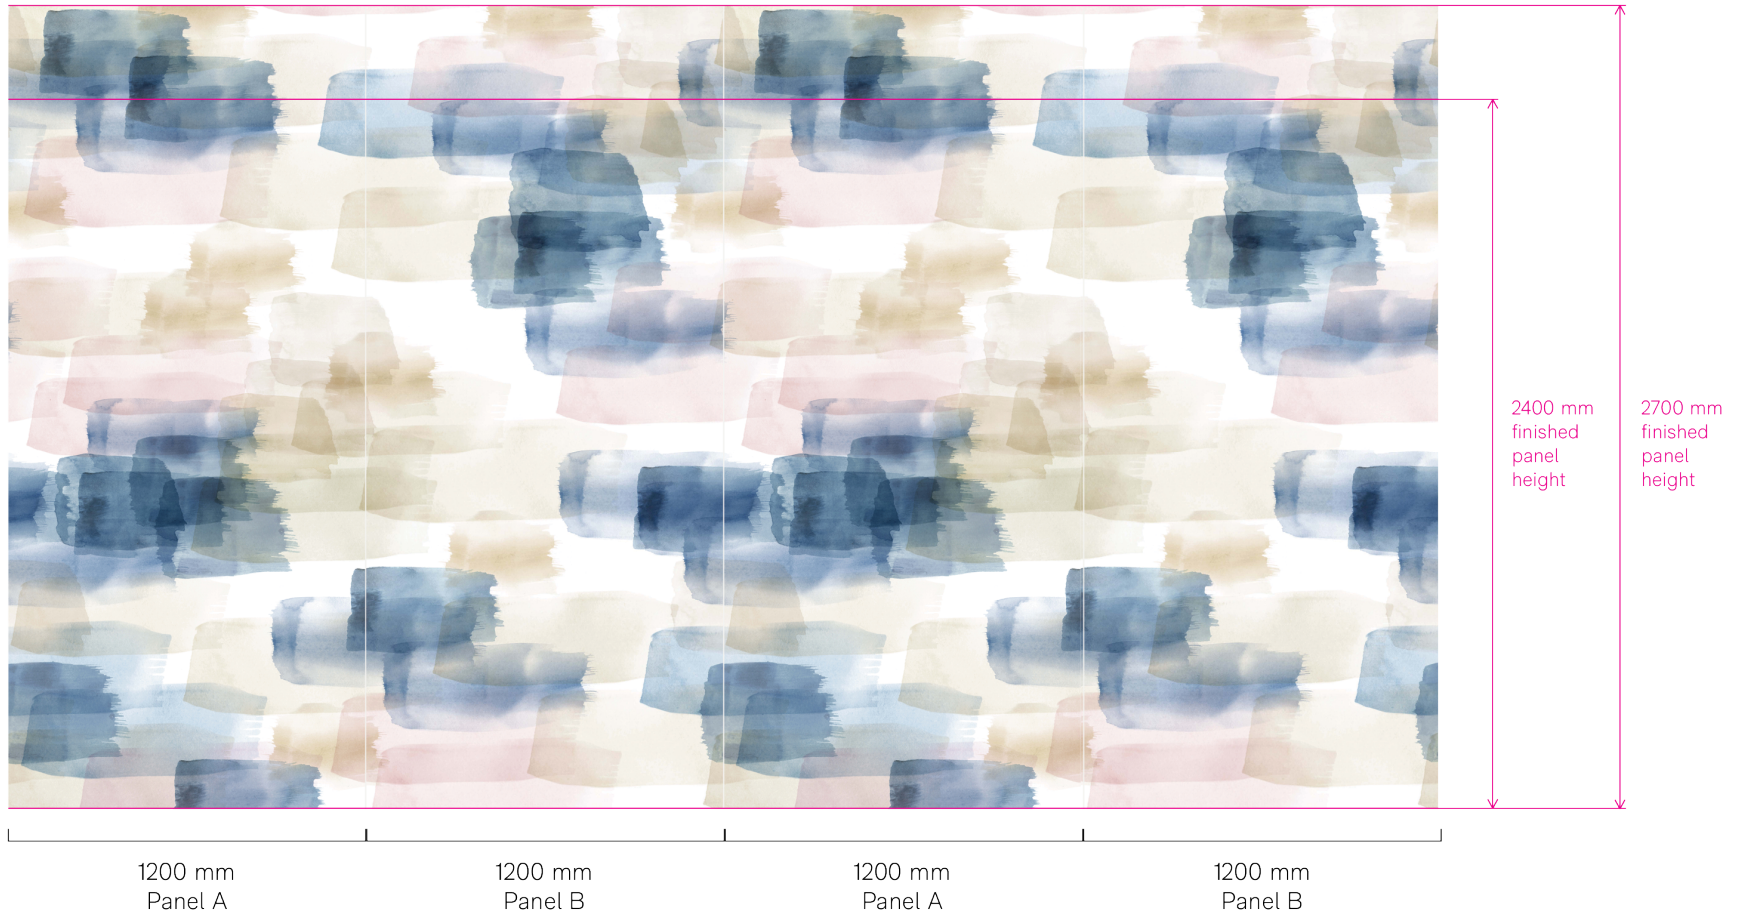

**Design:**

Eos

**Colour:**

Shadow

**ABC panel  
repeat**

**Standard lengths:**

2400 mm  
or 2700 mm

Custom lengths  
available.

**Design:**  
Lakeside  
**Colour:**  
Daydream

**AB panel repeat**

**Standard lengths:**  
2400 mm  
or 2700 mm

Custom lengths  
available.

**Design:**  
Modulations  
**Colour:**  
Shadow

**A + B panels,  
non-matched**

**Standard lengths:**  
2400 mm  
or 2700 mm

Custom lengths  
available.

**Design:** Nebula  
**Colour:** Mist

**A,B,C,D,E,F,+  
panel repeat**

**Standard lengths:**  
2400 mm  
or 2700 mm

Custom lengths  
available.

**Design:**  
Sediment  
**Colour:**  
Forest

**ABC panel  
repeat**

**Standard lengths:**  
2400 mm  
or 2700 mm

Custom lengths  
available.

**Design:**

Veil

**Colour:**

Rose