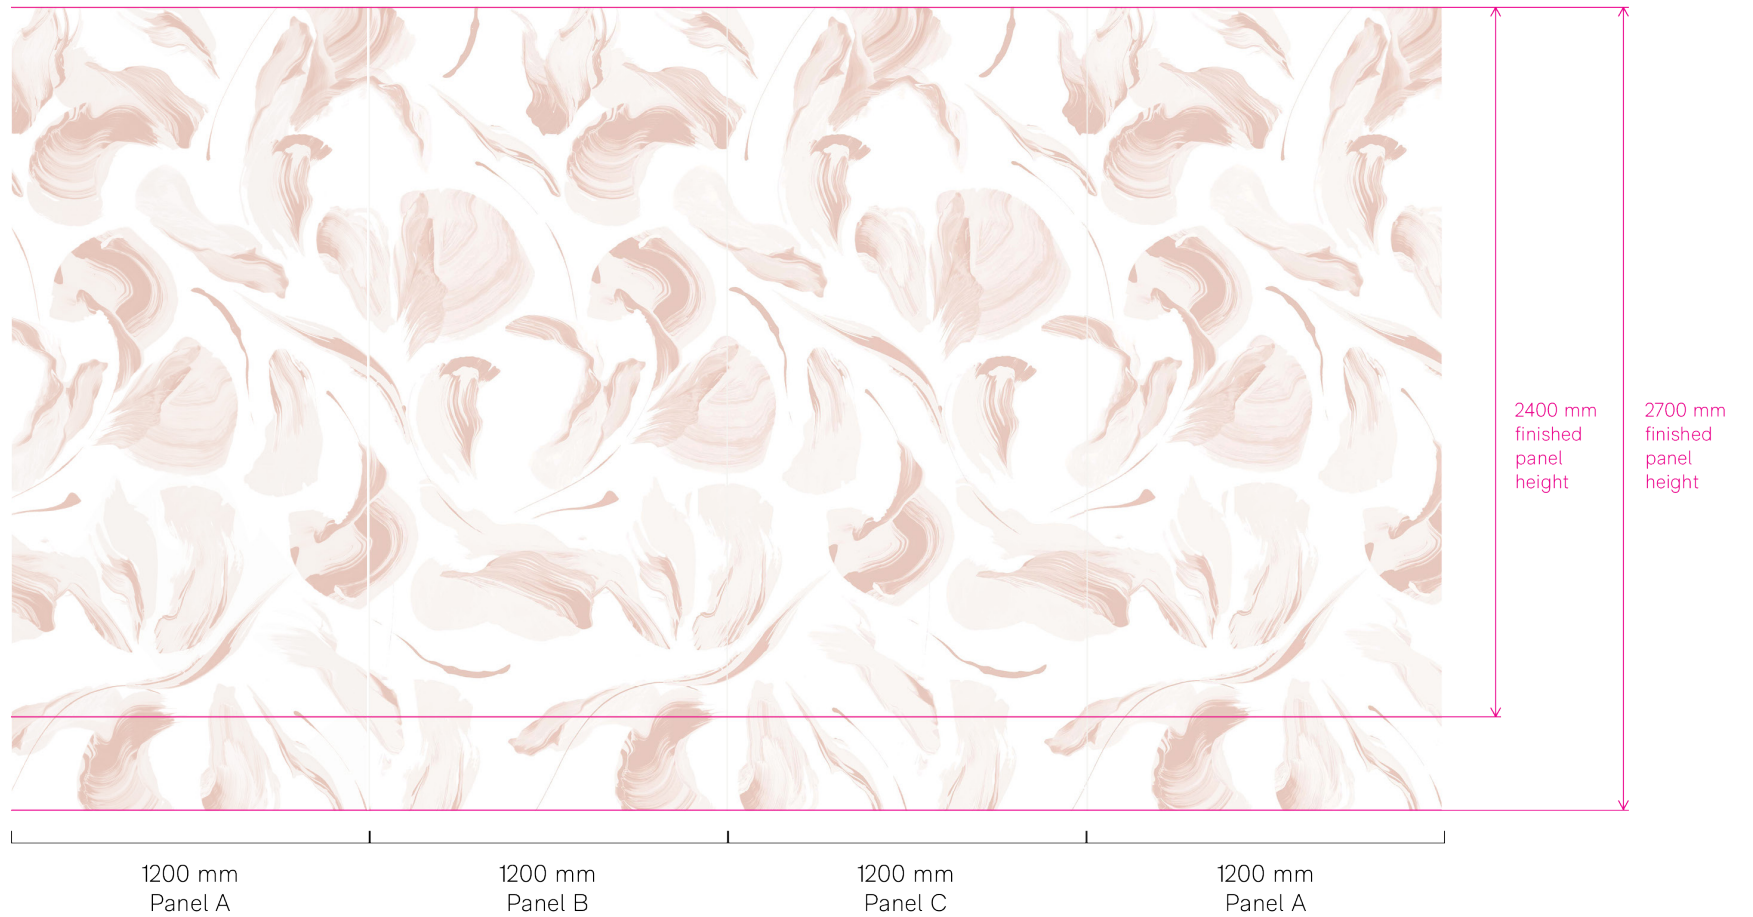

**Design:**

Eos

**Colour:**

Blush

**ABC panel  
repeat**

**Standard lengths:**

2400 mm  
or 2700 mm

Custom lengths  
available.

**Design:**  
Lakeside  
**Colour:**  
Daydream

**AB panel repeat**

**Standard lengths:**  
2400 mm  
or 2700 mm

Custom lengths  
available.

**Design:**  
Modulations  
**Colour:**  
Shadow

**A + B panels,  
non-matched**

**Standard lengths:**  
2400 mm  
or 2700 mm

Custom lengths  
available.

**Design:** Nebula  
**Colour:** Mist

**A,B,C,D,E,F,+  
panel repeat**

**Standard lengths:**  
2400 mm  
or 2700 mm

Custom lengths  
available.

**Design:**  
Sediment  
**Colour:**  
Forest

**ABC panel  
repeat**

**Standard lengths:**  
2400 mm  
or 2700 mm

Custom lengths  
available.

**Design:**

Veil

**Colour:**

Rose