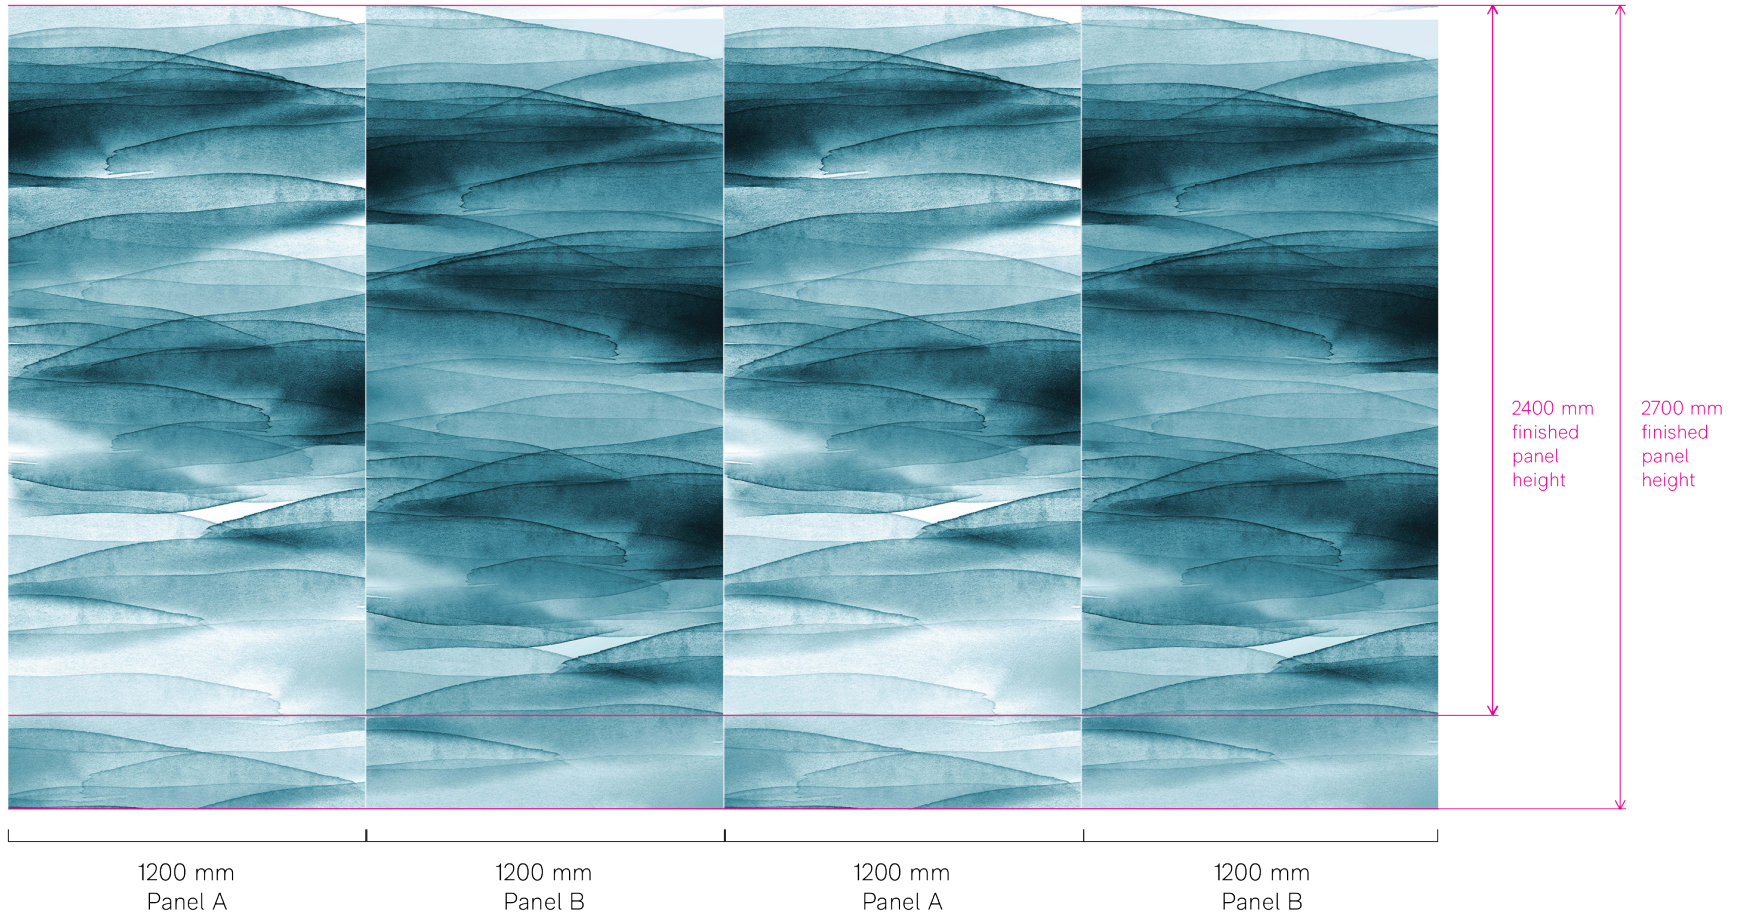

Design:
Modulations
Colour:
Shadow

**A + B panels,
non-matched**

Standard lengths:
2400 mm
or 2700 mm

Custom lengths
available.