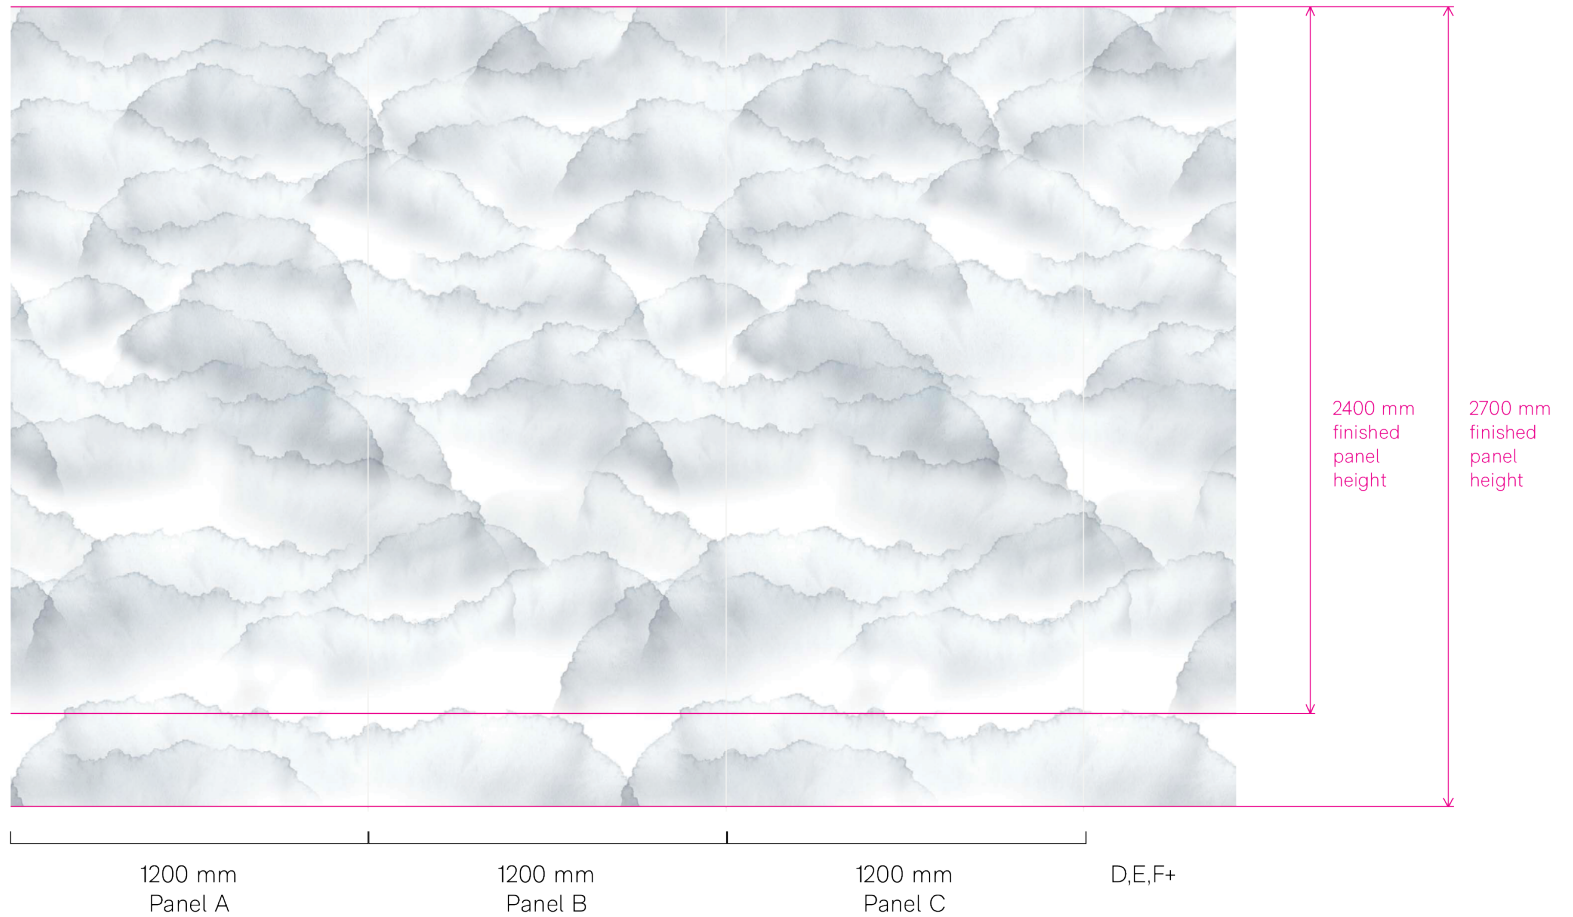

**Design:**  
Lakeside  
**Colour:**  
Daydream

**AB panel repeat**

**Standard lengths:**  
2400 mm  
or 2700 mm

Custom lengths  
available.

**Design:**  
Modulations  
**Colour:**  
Shadow

**A + B panels,  
non-matched**

**Standard lengths:**  
2400 mm  
or 2700 mm

Custom lengths  
available.

**Design:** Nebula  
**Colour:** Mist

**A,B,C,D,E,F,+  
panel repeat**

**Standard lengths:**  
2400 mm  
or 2700 mm

Custom lengths  
available.

**Design:**  
Sediment  
**Colour:**  
Forest

**ABC panel  
repeat**

**Standard lengths:**  
2400 mm  
or 2700 mm

Custom lengths  
available.

**Design:**

Veil

**Colour:**

Rose

**AB panel repeat**

**Standard lengths:**

2400 mm  
or 2700 mm

Custom lengths  
available.

**Design:**  
Vine  
**Colour:**  
Charcoal

**ABC panel  
repeat**

**Standard lengths:**  
2400 mm  
or 2700 mm

Custom lengths  
available.