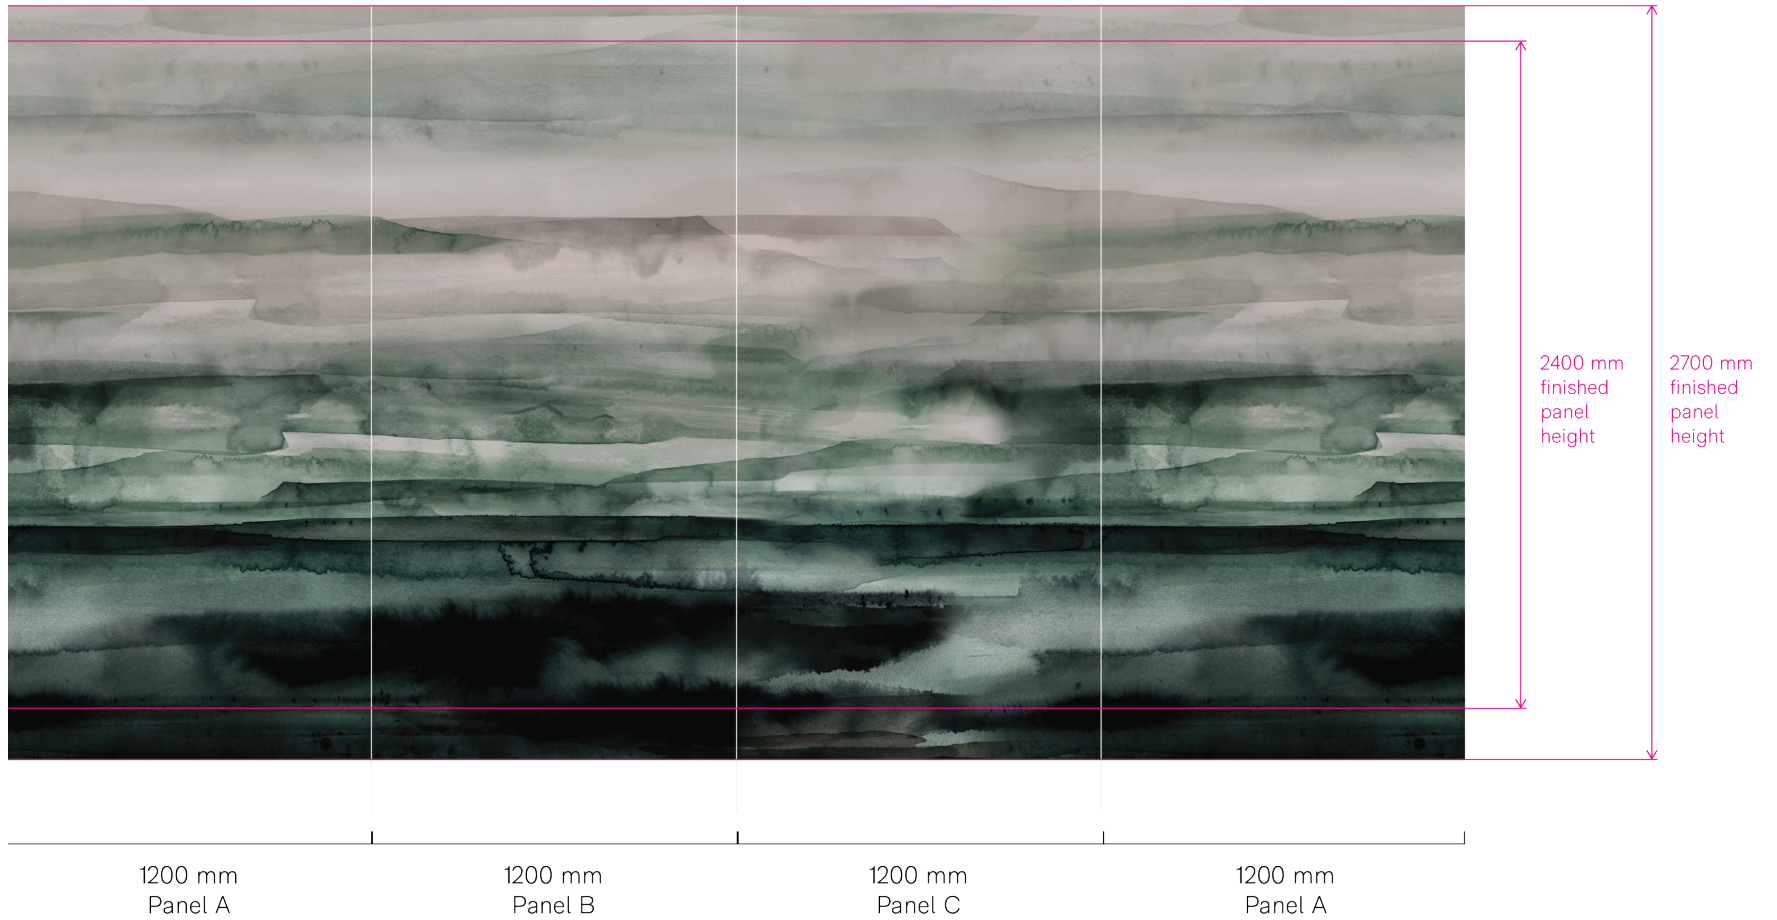

**Design:**  
Lakeside  
**Colour:**  
Daydream

**AB panel repeat**

**Standard lengths:**  
2400 mm  
or 2700 mm

Custom lengths  
available.

**Design:**  
Modulations  
**Colour:**  
Shadow

**A + B panels,  
non-matched**

**Standard lengths:**  
2400 mm  
or 2700 mm

Custom lengths  
available.

**Design:** Nebula  
**Colour:** Mist

**A,B,C,D,E,F,+  
panel repeat**

**Standard lengths:**  
2400 mm  
or 2700 mm

Custom lengths  
available.

**Design:**  
Sediment  
**Colour:**  
Forest

**ABC panel  
repeat**

**Standard lengths:**  
2400 mm  
or 2700 mm

Custom lengths  
available.

**Design:**

Veil

**Colour:**

Rose

**AB panel repeat**

**Standard lengths:**

2400 mm  
or 2700 mm

Custom lengths  
available.

**Design:**  
Vine  
**Colour:**  
Charcoal

**ABC panel  
repeat**

**Standard lengths:**  
2400 mm  
or 2700 mm

Custom lengths  
available.