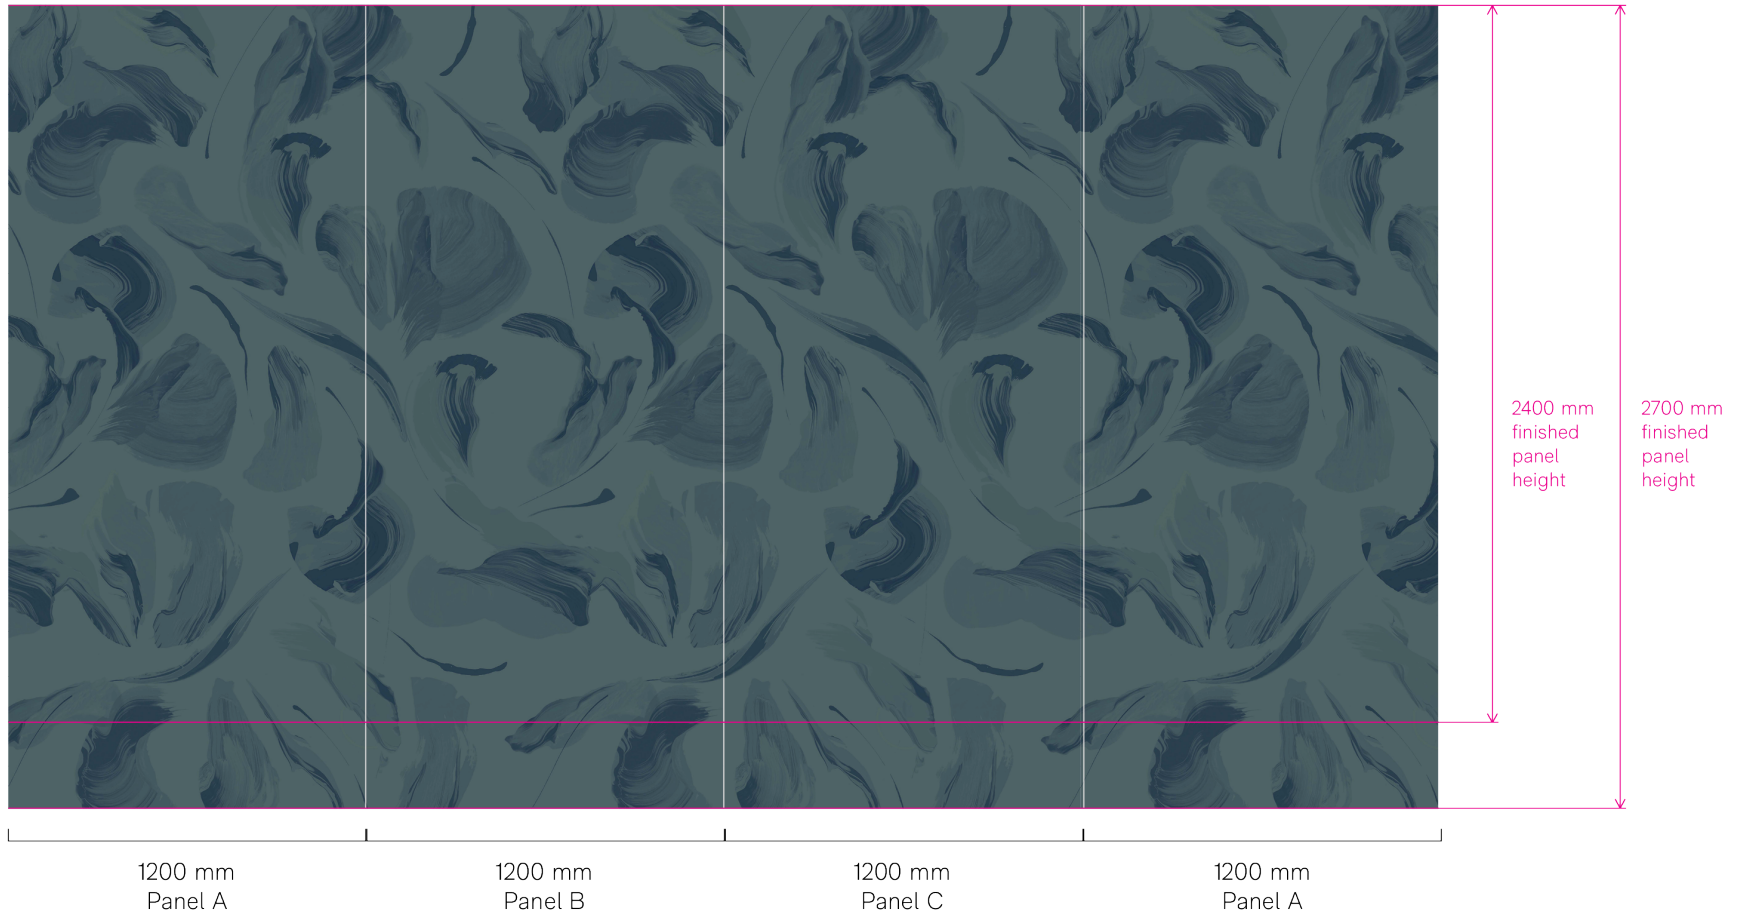

**Design:**

Eos

**Colour:**

Shadow

**ABC panel  
repeat**

**Standard lengths:**

2400 mm  
or 2700 mm

Custom lengths  
available.

**Design:**  
Lakeside  
**Colour:**  
Daydream

**AB panel repeat**

**Standard lengths:**  
2400 mm  
or 2700 mm

Custom lengths  
available.

**Design:**  
Modulations  
**Colour:**  
Shadow

**A + B panels,  
non-matched**

**Standard lengths:**  
2400 mm  
or 2700 mm

Custom lengths  
available.

**Design:** Nebula  
**Colour:** Mist

**A,B,C,D,E,F,+  
panel repeat**

**Standard lengths:**  
2400 mm  
or 2700 mm

Custom lengths  
available.

**Design:**  
Sediment  
**Colour:**  
Forest

**ABC panel  
repeat**

**Standard lengths:**  
2400 mm  
or 2700 mm

Custom lengths  
available.

**Design:**

Veil

**Colour:**

Rose